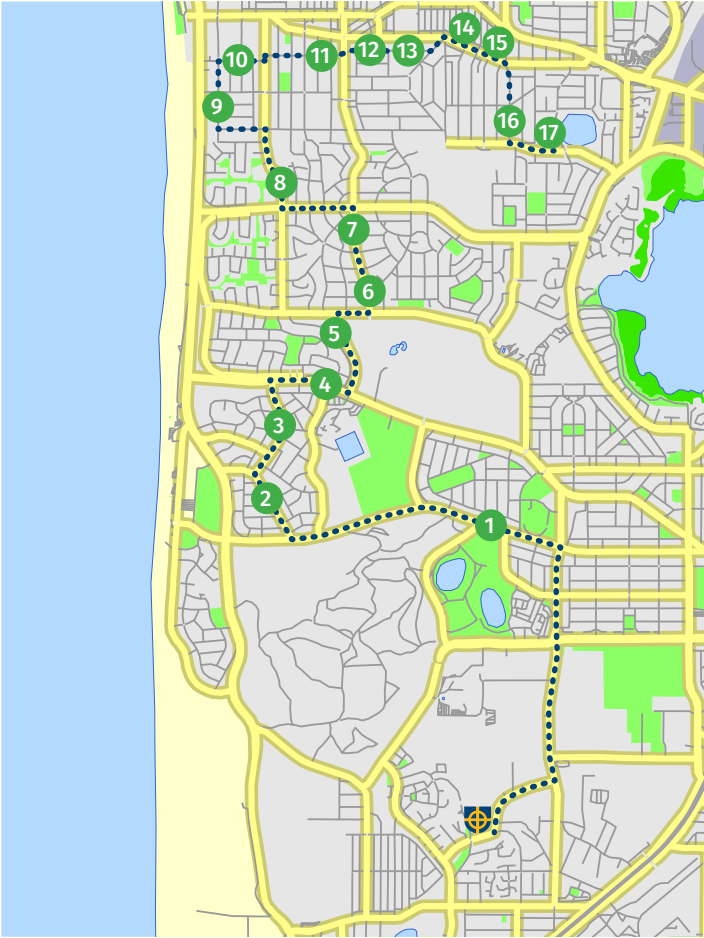

NORTHERN ROUTE PM

Via Mt Claremont, Floreat, City Beach, Wembley Downs, Scarborough, Doubleview, Woodlands

AFTERNOON Current at August 2023