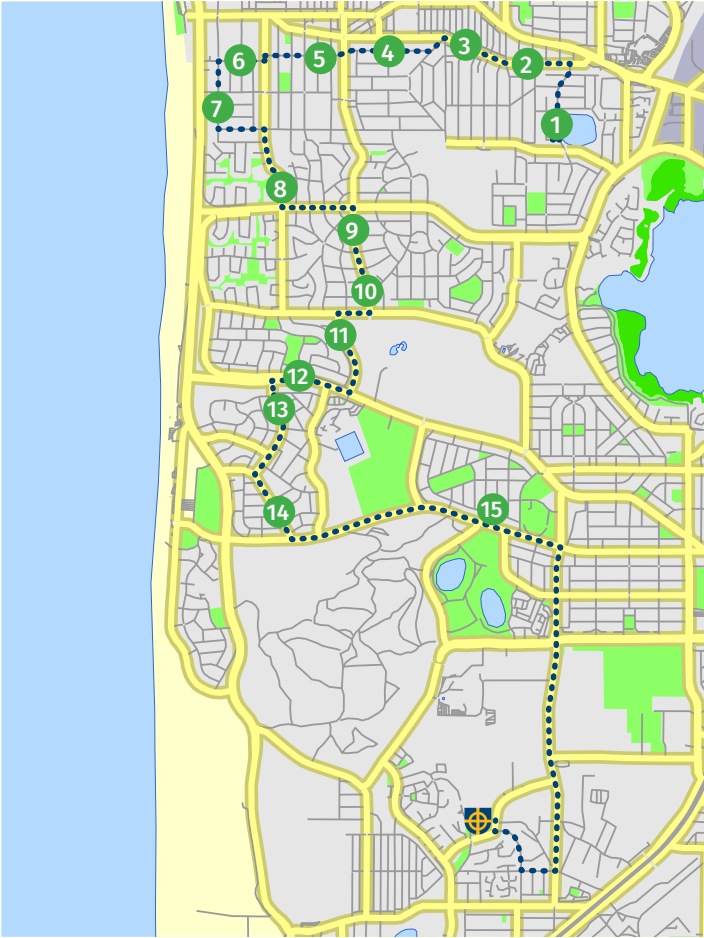

www.horizonswest.com.au/privacy-policy

NORTHERN ROUTE AM

Via Mt Claremont, Floreat, City Beach, Wembley Downs, Scarborough, Doubleview, Woodlands

MORNING Current at August 2023

- 7:35** STOP 1 Roadside **Birchwood Ave**, after Tamarisk Way, Woodlands
- 7:37** STOP 2 223 **Ewen St**, Woodlands
- 7:38** STOP 3 **T** 19262, **Ewen St**, after Parramata Rd
- 7:40** STOP 4 **T** 19277, **Millcrest St**, Doubleview
- 7:41** STOP 5 Roadside 43 **Stewart St**, Scarborough
- 7:43** STOP 6 39 **Kay St**, Scarborough
- 7:44** STOP 7 **T** 19305, **Hastings St** near Lions Club Reserve
- 7:46** STOP 8 62 **Brompton Rd**, City Beach
- 7:50** STOP 9 176 **Weaponess Rd**, Wembley Downs
- 7:52** STOP 10 244 **Weaponess Rd**
- 7:54** STOP 11 **Durston Rd** near Golf Course North Fence
- 7:57** STOP 12 **T** 17432, **The Boulevard** after Kateena Rd
- 7:59** STOP 13 **T** 19380, **Templetonia Cres** corner Hisperia Ave, City Beach
- 8:01** STOP 14 **T** 26200, **Marapana Rd** after Palana Rd
- 8:05** STOP 15 **T** 12760, **Oceanic Dve** at Louth Rd
- 8:10** END **John XXIII Bus Bays**, John XXIII Ave, Mt Claremont

T = Transperth Bus Stop Number

Stops on the maps are indicative only. Please refer to the stop descriptions for precise locations.

EASTERN ROUTE AM

Via Mt Claremont, Floreat, Churchlands, Wembley, West Leederville

T = Transperth Bus Stop Number

Stops on the maps are indicative only. Please refer to the stop descriptions for precise locations.

EASTERN ROUTE PM

Via Mt Claremont, Floreat, Churchlands, Wembley, West Leederville