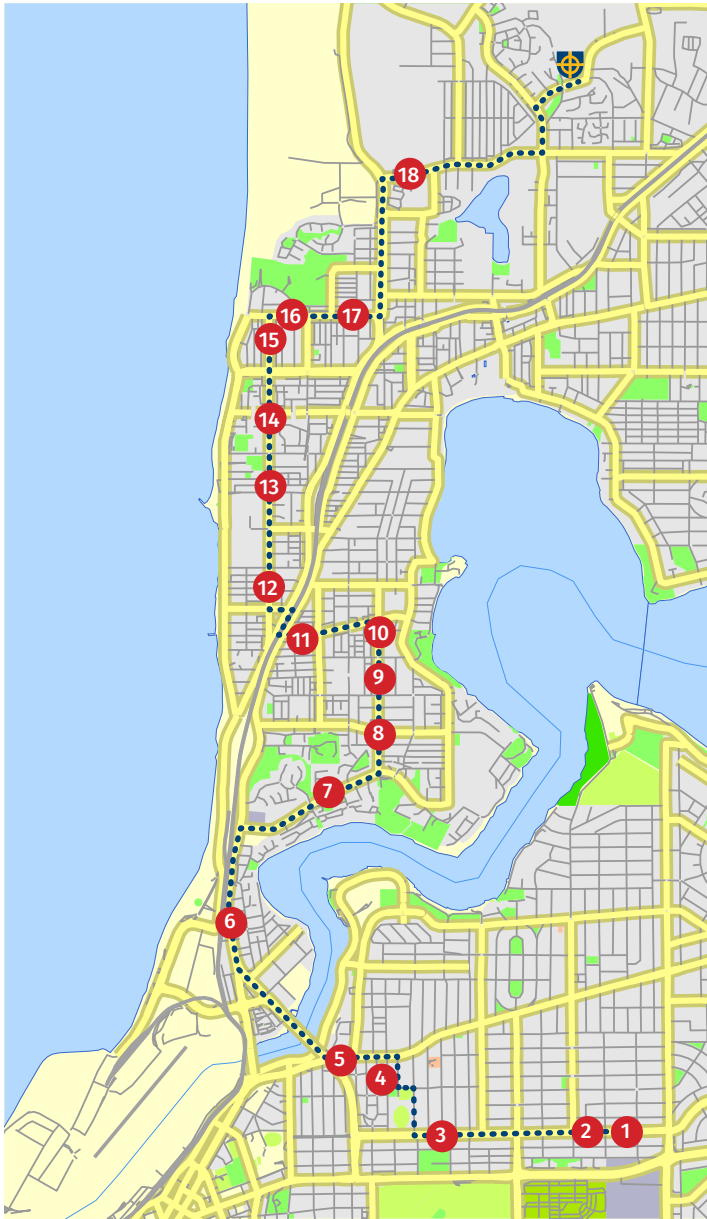

T = Transperth Bus Stop Number

Stops on the maps are indicative only. Please refer to the stop descriptions for precise locations.

EASTERN ROUTE PM

Via Mt Claremont, Floreat, Churchlands, Wembley, West Leederville

T = Transperth Bus Stop Number

Stops on the maps are indicative only. Please refer to the stop descriptions for precise locations.

SOUTHERN ROUTE AM

Via Mt Claremont, Claremont, Swanbourne, Cottesloe, Peppermint Grove, Mosman Park, North Fremantle, East Fremantle, Palmyra

MORNING Current at August 2023

- 7:27** STOP 1 **T** 10740, **Marmion St**
after Justinian St, Palmyra
- 7:28** STOP 2 **T** 10741, **Marmion St**
after Baal St, Palmyra
- 7:33** STOP 3 **T** 10745, **Marmion St**
after Wilkinson St
- 7:35** STOP 4 Roadside, **Hamilton St**
after Fletcher St, East Fremantle
- 7:37** STOP 5 **T** 10277, **Canning Hwy**
after Preston Point Rd
- 7:42** STOP 6 **T** 10345, **Stirling Hwy**,
North Fremantle Train Station
- 7:46** STOP 7 **McCabe St** near Hutchinson Ave
roundabout
- 7:48** STOP 8 **T** 19634, **Palmerston St**
before Rhodes Pl
- 7:49** STOP 9 **T** 19635, **Palmerston St**
after Lochee St
- 7:50** STOP 10 **T** 19630, **Palmerston St**
after Memorial Dve
- 7:52** STOP 11 30 **Glyde St**
before Ecclesborne St
- 7:54** STOP 12 Outside 27 **Broome St**
- 7:56** STOP 13 **T** 19592, **Broome St**
after Jarrad St
- 7:58** STOP 14 **Broome St** after Napier St,
outside tennis courts
- 7:59** STOP 15 **T** 19595, **Broome St**
before Hawkstone St
- 8:00** STOP 16 **T** 19556, **North St**
after Broome St
- 8:02** STOP 17 **T** 19559, **North St**
after Griver St
- 8:07** STOP 18 **T** 19502, **Alfred Rd**
after Mayfair St
- 8:12** END **John XXIII Bus Bays**,
John XXIII Ave, Mt Claremont