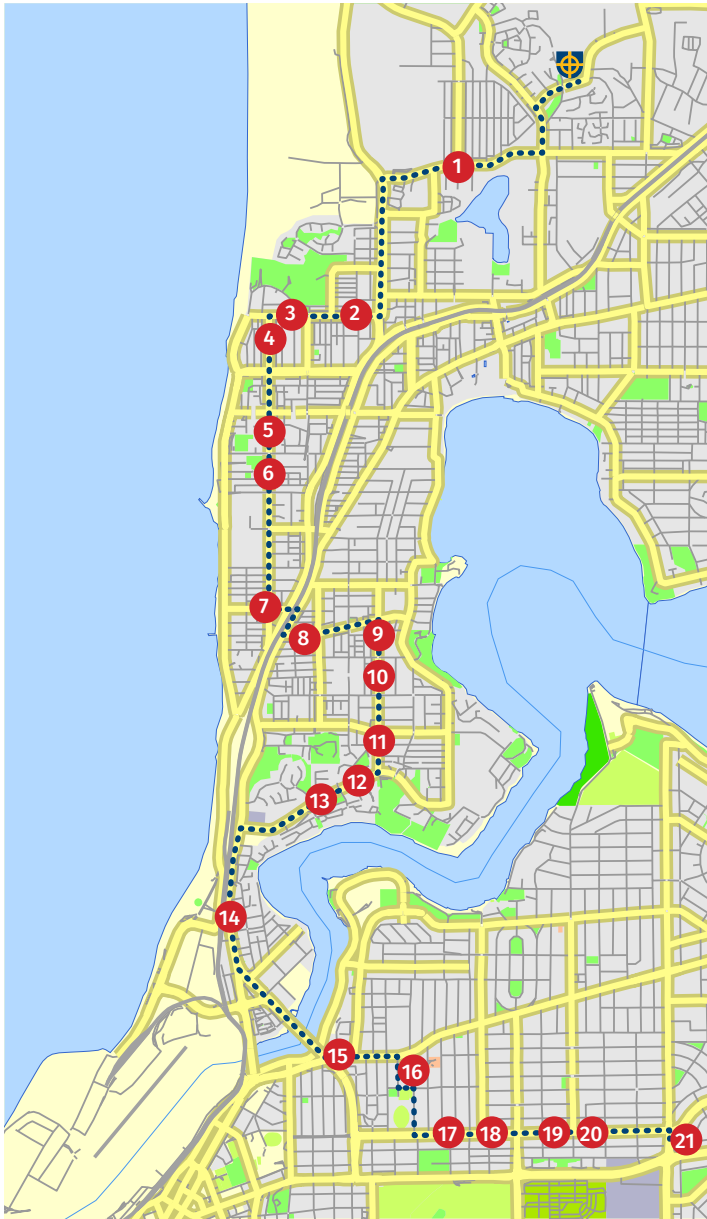

T = Transperth Bus Stop Number

Stops on the maps are indicative only. Please refer to the stop descriptions for precise locations.

SOUTHERN ROUTE PM

Via Mt Claremont, Claremont, Swanbourne, Cottesloe, Peppermint Grove, Mosman Park, North Fremantle, East Fremantle, Palmyra

AFTERNOON Current at August 2023

T = Transperth Bus Stop Number

3:35	START	John XXIII Bus Stand 3, John XXIII Ave, Mt Claremont
3:45	STOP 1	T 19501, Alfred Rd before Narla Rd
3:49	STOP 2	T 19553, North St before Federal St
3:50	STOP 3	T 19555, North St before Broome St
3:51	STOP 4	T 19583, Broome St before Hawkstone St
3:52	STOP 5	Outside 128 Broome St
3:53	STOP 6	T 19611, Broome St before Jarrad St
3:54	STOP 7	Outside 16 Broome St
4:00	STOP 8	Outside 9 Glyde St
4:02	STOP 9	Outside 27 Palmerston St
4:03	STOP 10	T 19631, Palmerston St, Iona Presentation College
4:05	STOP 11	Outside 89 Palmerston St before Rudwick St
4:08	STOP 12	T 19667, McCabe St before Hayes Tce
4:09	STOP 13	Roadside, McCabe St before Edwards Pde roundabout
4:13	STOP 14	T 10423, Stirling Hwy, North Fremantle Train Station
4:18	STOP 15	First T 10290, Canning Hwy before Preston Point Rd
4:20	STOP 16	Roadside, Hamilton St before Fletcher St, East Fremantle
4:22	STOP 17	T 10699, Marmion St after Fortescue St
4:24	STOP 18	T 10701, Marmion St after Petra St
4:26	STOP 19	T 10703, Marmion St after Adrian St
4:27	STOP 20	T 10704, Marmion St after McKimmie St
4:30	STOP 21	Bus Bay, Stock Rd near Red Rooster, Melville