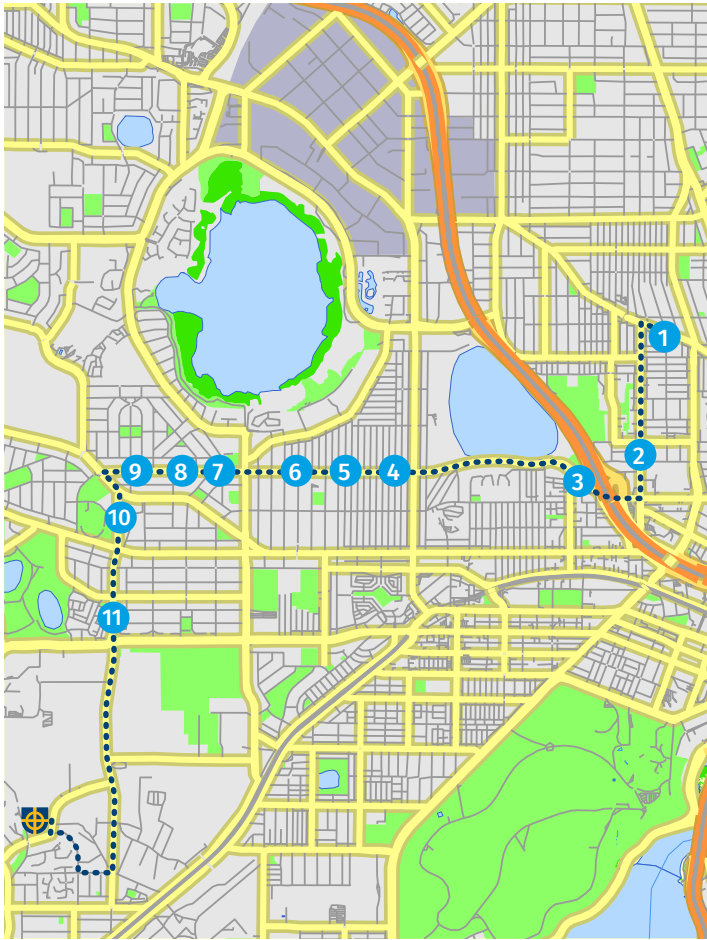

T = Transperth Bus Stop Number

Stops on the maps are indicative only. Please refer to the stop descriptions for precise locations.

EASTERN ROUTE AM

Via Mt Claremont, Floreat, Churchlands, Wembley, West Leederville

MORNING Current at August 2023

7:40	STOP 1	T 11447, Scarborough Beach Rd before Oxford St, Mt Hawthorn
7:43	STOP 2	T 12674, Oxford St after Bourke St, Leederville
7:50	STOP 3	Bus Shelter, Lake Monger Dve before Kimberley St, West Leederville
7:53	STOP 4	T 17449, Grantham St after Quilty Ln, Wembley
7:54	STOP 5	T 17451, Grantham St after Edeson Ln
7:56	STOP 6	T 17454, Grantham St after Marlow St
7:57	STOP 7	T 17455, Grantham St after Selby St
7:58	STOP 8	T 17457, Grantham St after Berkeley Cres
7:59	STOP 9	129 Grantham St after Kenmore Cres
8:01	STOP 10	T 17421, Howtree Pl outside Floreat Forum
8:03	STOP 11	T 17417, Brookdale St after Alderbury St
8:10	END	John XXIII Bus Bays, John XXIII Ave, Mt Claremont

T = Transperth Bus Stop Number

Stops on the maps are indicative only. Please refer to the stop descriptions for precise locations.

EASTERN ROUTE PM

Via Mt Claremont, Floreat, Churchlands, Wembley, West Leederville