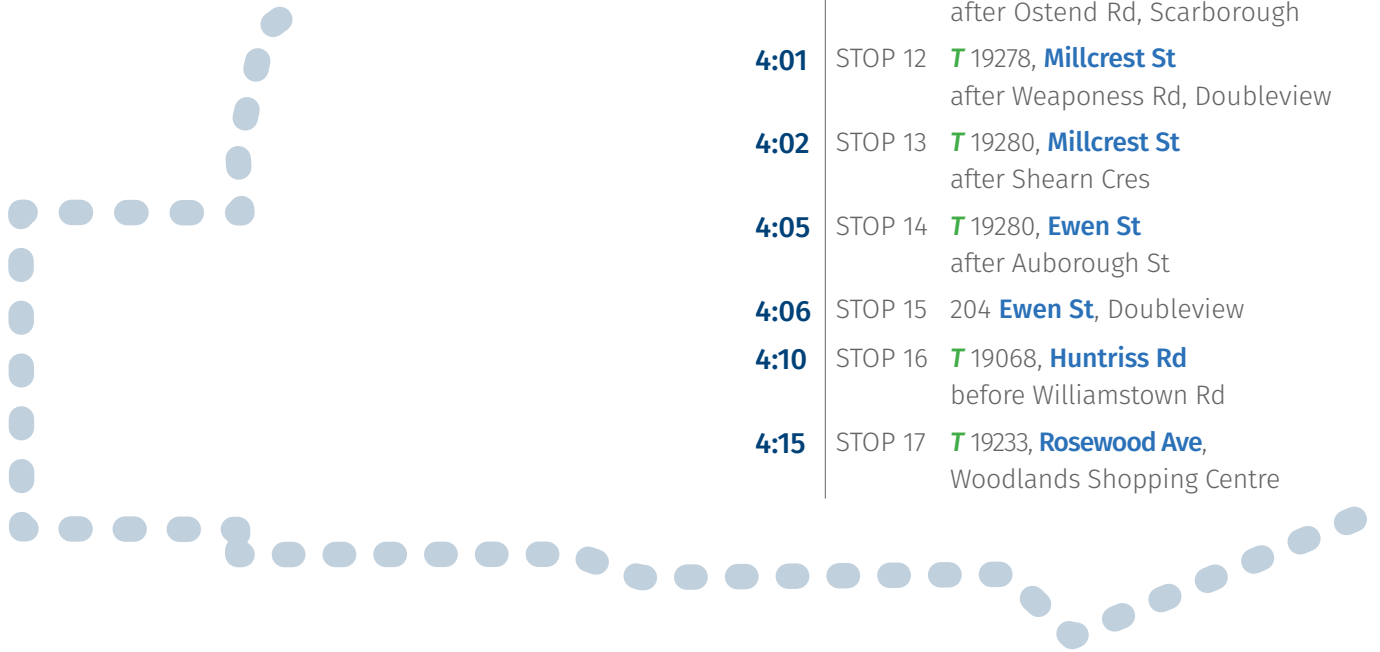

Tickets \$2.50 each way from main administration reception.

T = Transperth Bus Stop Number

Stops on the maps are indicative only. Please refer to the stop descriptions for precise locations.

NORTHERN ROUTE PM

T = Transperth Bus Stop Number

Stops on the maps are indicative only. Please refer to the stop descriptions for precise locations.

EASTERN ROUTE AM

Via Mt Claremont, Floreat, Churchlands, Wembley, West Leederville