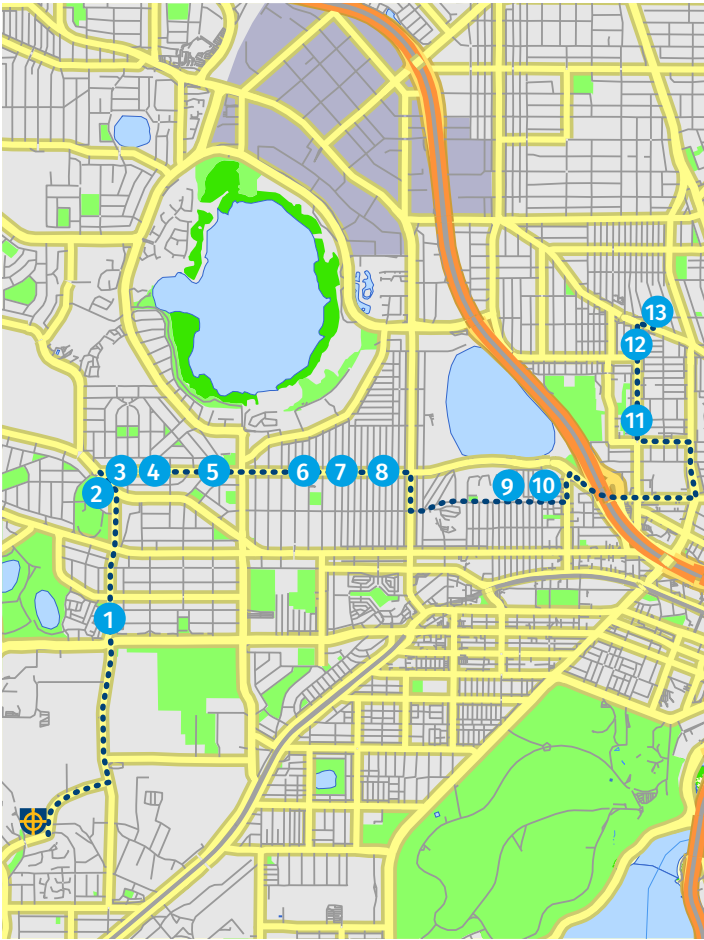

T = Transperth Bus Stop Number

Stops on the maps are indicative only. Please refer to the stop descriptions for precise locations.

EASTERN ROUTE AM

Via Mt Claremont, Floreat, Churchlands, Wembley, West Leederville

T = Transperth Bus Stop Number

Stops on the maps are indicative only. Please refer to the stop descriptions for precise locations.

EASTERN ROUTE PM

Via Mt Claremont, Floreat, Churchlands, Wembley, West Leederville

AFTERNOON *Current at August 2023*

3:35	START	John XXIII Bus Stand 2, John XXIII Ave, Mt Claremont
3:45	STOP 1	T 17418, Brookdale St after Humanity Ave
3:48	STOP 2	T 17425, The Boulevard outside Mclean Park
3:50	STOP 3	Grantham St Outside Newman Junior College
3:51	STOP 4	T 17459, Grantham St after Kenmore Cres
3:52	STOP 5	T 17461, Grantham St after Crosby St
3:54	STOP 6	T 17463, Grantham St after Shapcott Ln
3:56	STOP 7	T 17465, Grantham St after Humphreys Ln
3:57	STOP 8	T 17467, Grantham St after McKenzie St
4:00	STOP 9	Roadside 48 Ruislip St, West Leederville
4:01	STOP 10	Roadside Ruislip St, after Northwood St
4:10	STOP 11	T 12679, Oxford St after Bourke St
4:13	STOP 12	T 12682, Oxford St near Wilberforce St
4:15	STOP 13	T 12583, Scarborough Beach Rd near Axford Park

T = Transperth Bus Stop Number

Stops on the maps are indicative only. Please refer to the stop descriptions for precise locations.

SOUTHERN ROUTE AM

Via Mt Claremont, Claremont, Swanbourne, Cottesloe, Peppermint Grove, Mosman Park, North Fremantle, East Fremantle, Palmyra